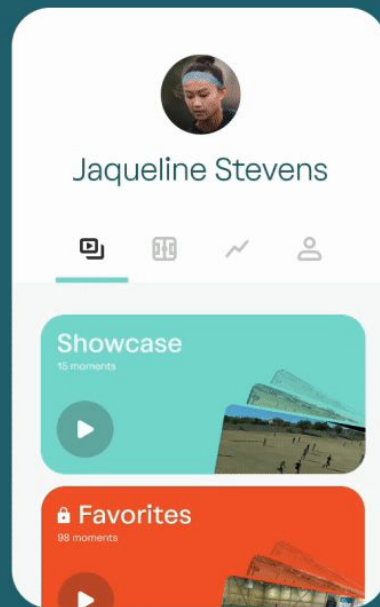

01 02 03 04 05

Zoom in, zoom out, switch angles - for an even better experience*

**coming soon*

So ... we're going sensorless.

Trace Tour

What is
Trace_iD+?

- What is Trace iD

Trace iD is
the Ultimate
Soccer Profile