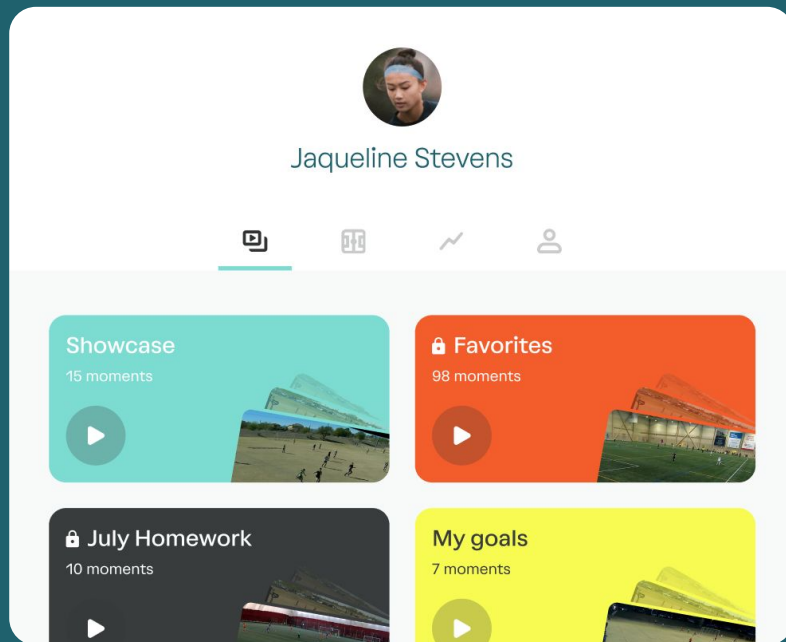

Our AI
software
identifies and
spotlights
each player

Groundbreaking, new experience

01 02 03 04 05

Each player
receives their
individual highlights
within hours of
the game

01 02 03 04 05

Highlights are auto-tagged to make it easier to share, analyze, and train

01 02 03 04 05

Zoom in, zoom out, switch angles - for an even better experience*

**coming soon*

So ... we're going sensorless.

Trace Tour

What is
Trace_iD+?

- What is Trace iD

Trace iD is
the Ultimate
Soccer Profile

One Dashboard

Create Playlists

- Using Trace iD

Trace, Coaches, Parents, and Gen Z

Coach/Parent Driven

- Mobile Classroom
- Virtual Classroom
 - Flip the classroom
- KPI Playlists

Player Driven

- College Recruiting
 - Showcase
 - League games
- Self Assessment (pre/post)
 - Playlist creation
 - 3-2-1
- Individual Development Plan (video-based)
- Season Reviews
 - Player led using video