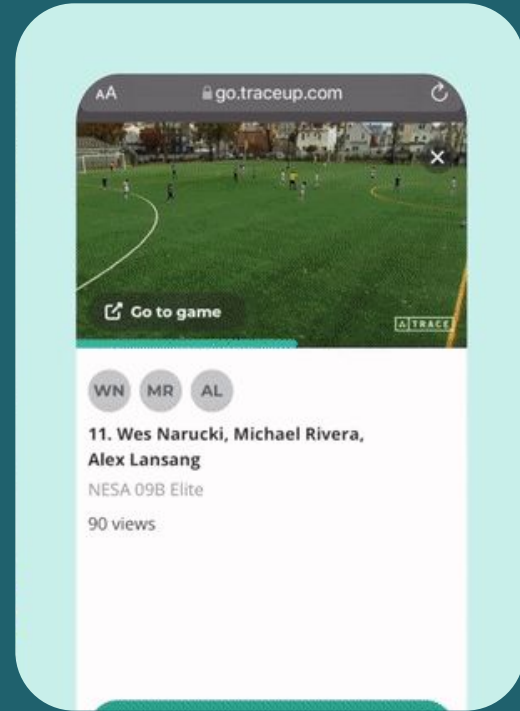

01 02 03 04 05

Zoom in, zoom out, switch angles - for an even better experience*

**coming soon*

So ... we're going sensorless.

Trace Tour

What is
Trace_iD+?

- What is Trace iD

Trace iD is
the Ultimate
Soccer Profile