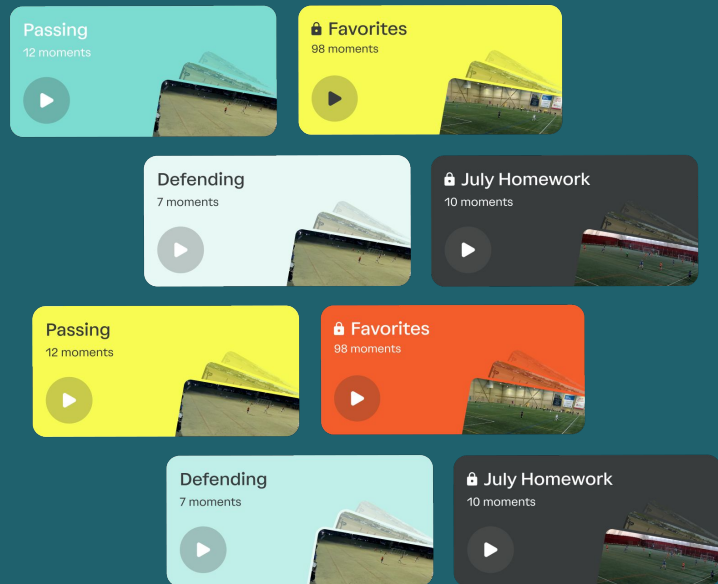

Create Playlists